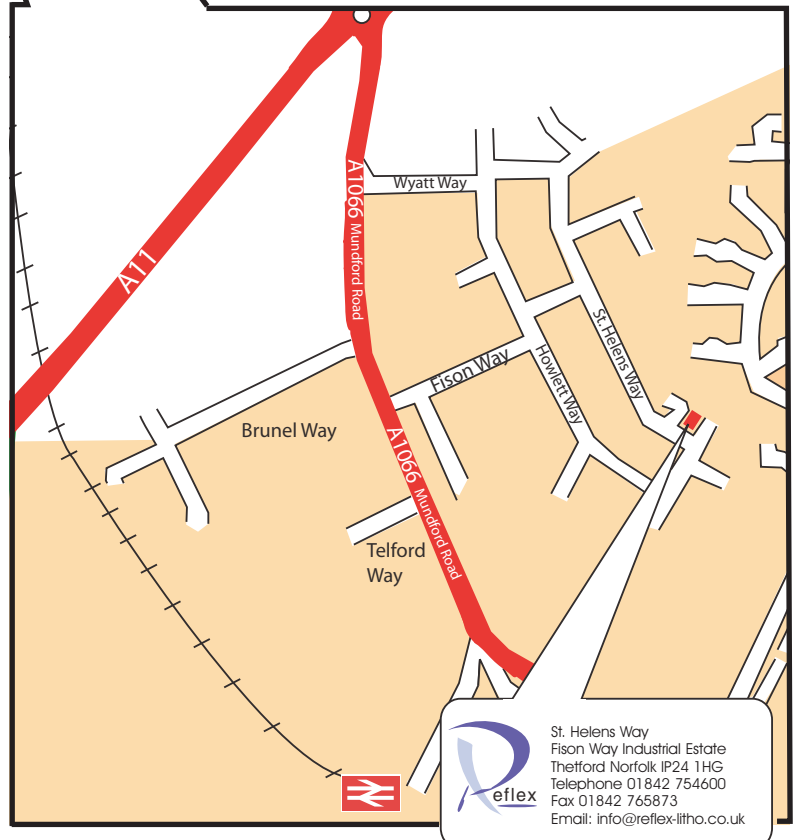

### From A11 (Newmarket)

- Junction with A1065/A1101 Travelodge (Barton Mills) at roundabout take 3rd exit signposted Thetford
- Elveden crossroads, at traffic lights continue forward
- Take 1st Exit at roundabout signposted (Norwich) onto Thetford bypass.
- Continue straight over next roundabout.
- Take 3rd exit at roundabout onto A1066 Mundford Road (signposted Diss).

### From A11 (Norwich)

- Continue straight over 1st roundabout
- Take 1st exit at roundabout onto A1066 Mundford Road (signposted Diss).

### From A1066 Mundford Road roundabout

- After departing from roundabout driving along A1066 Mundford Road turn left onto Fison Way.
- Turn right onto Howlett Way
- Follow the road round onto St Helens Way
- You will see Reflex on the corner of St. Helens Way.